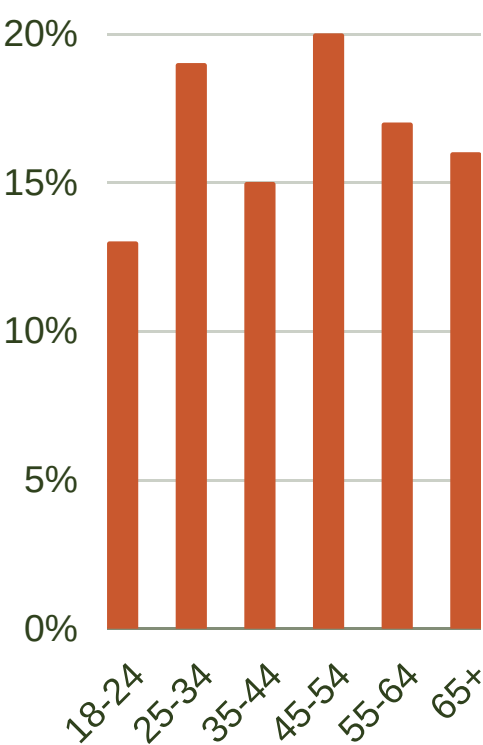

WAKEFIELD REGIONAL

WHAT ARE OUR COMMUNITY NEEDS?

■ 3818 SESSIONS
 ■ 1 JULY 2019 - 30 JUNE 2020

TOP 25 LANDING PAGES

WHO ARE OUR USERS?

AGE

DEVICE

MEDIUM