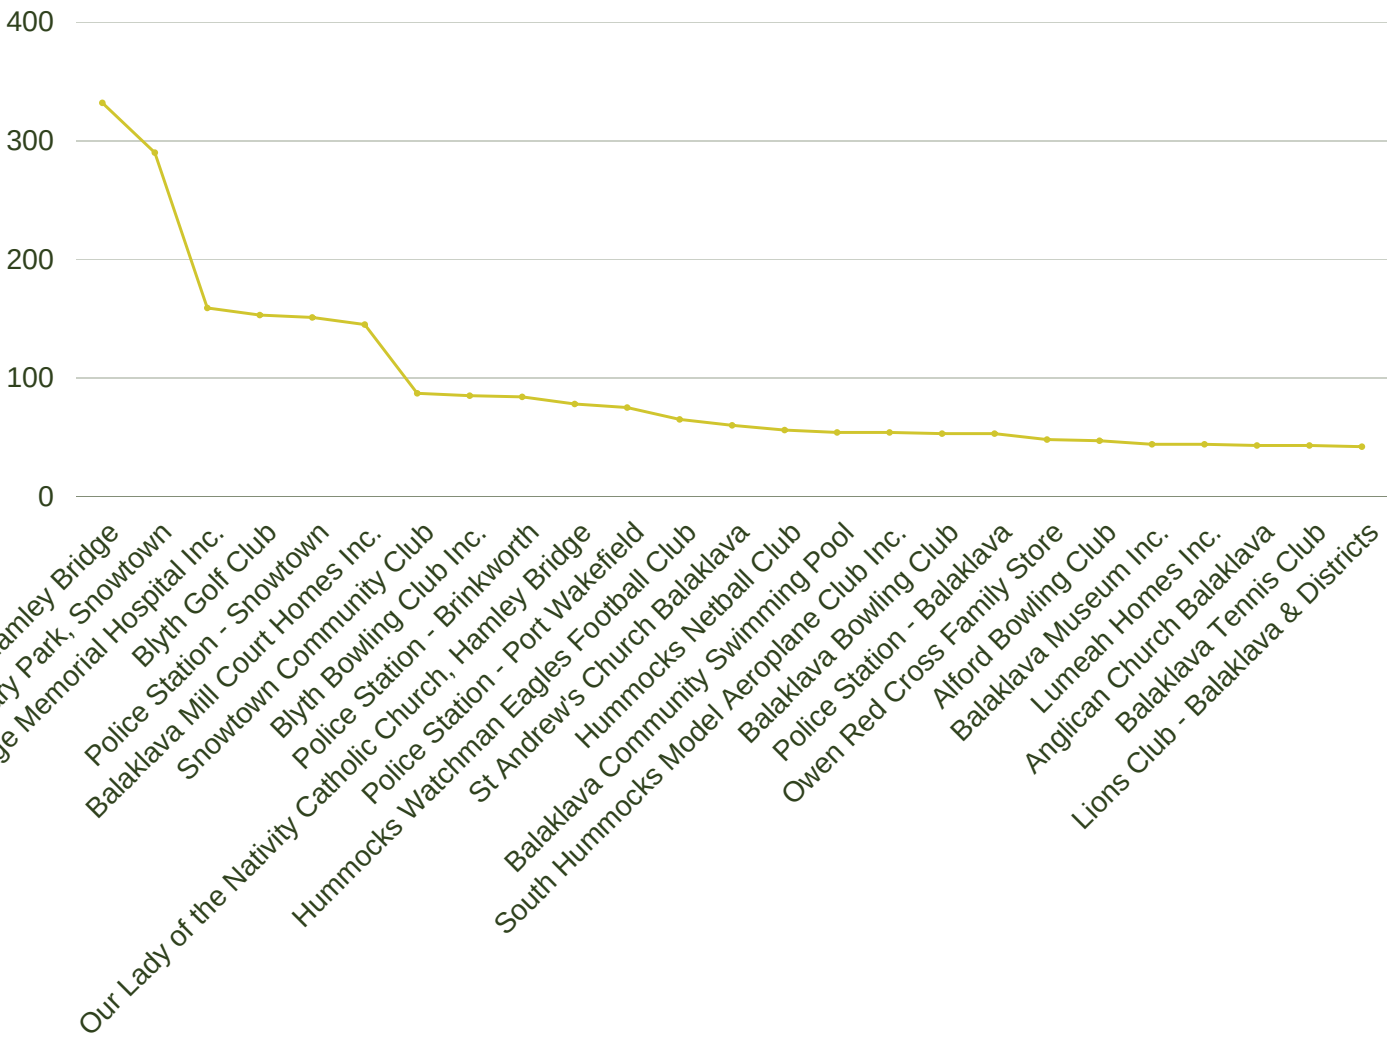

WAKEFIELD REGIONAL

WHAT ARE OUR COMMUNITY NEEDS?

■ 3818 SESSIONS
 ■ 1 JULY 2019 - 30 JUNE 2020

TOP 25 LANDING PAGES

WHO ARE OUR USERS?

AGE

DEVICE

MEDIUM