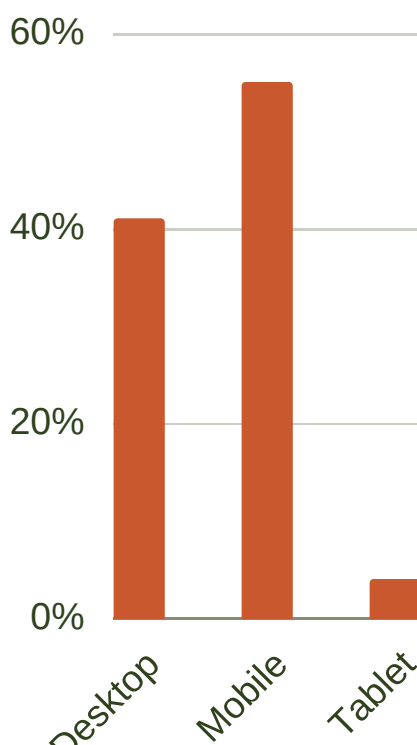

WAKEFIELD REGIONAL

WHAT ARE OUR COMMUNITY NEEDS?

■ 3818 SESSIONS
 ■ 1 JULY 2019 - 30 JUNE 2020

TOP 25 LANDING PAGES

WHO ARE OUR USERS?

AGE

DEVICE

MEDIUM