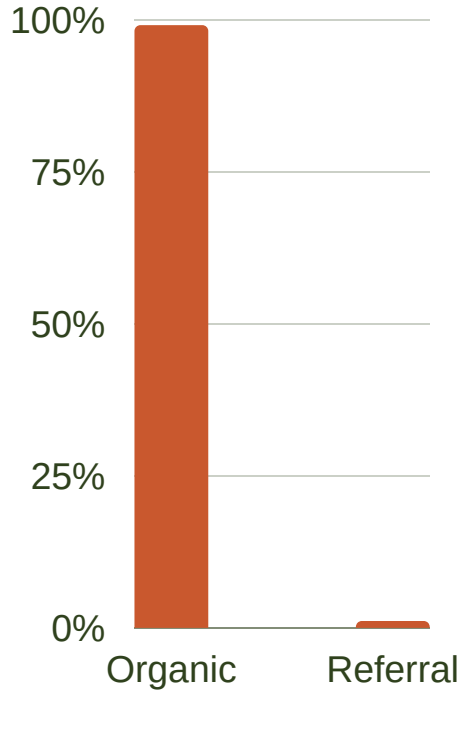

WAKEFIELD REGIONAL

WHAT ARE OUR COMMUNITY NEEDS?

■ 3818 SESSIONS
 ■ 1 JULY 2019 - 30 JUNE 2020

TOP 25 LANDING PAGES

WHO ARE OUR USERS?

AGE

DEVICE

MEDIUM