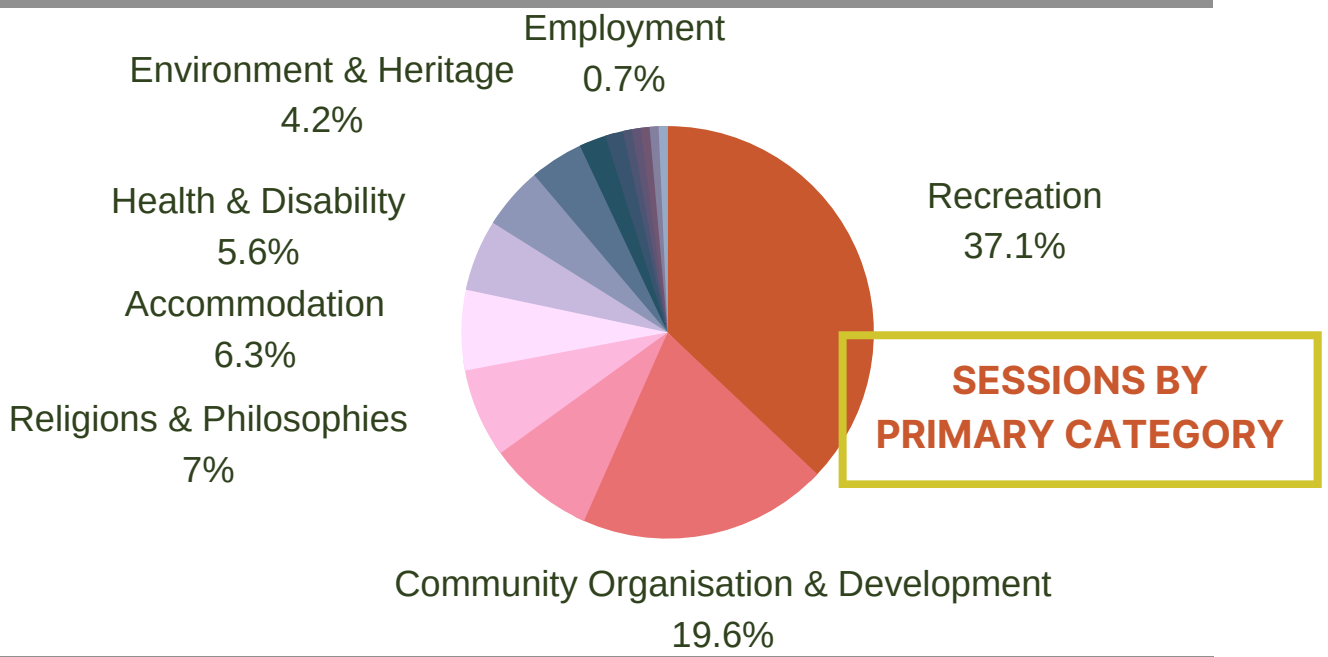

WAKEFIELD REGIONAL

WHAT ARE OUR COMMUNITY NEEDS?

■ 3818 SESSIONS
 ■ 1 JULY 2019 - 30 JUNE 2020

TOP 25 LANDING PAGES

WHO ARE OUR USERS?

AGE

DEVICE

MEDIUM